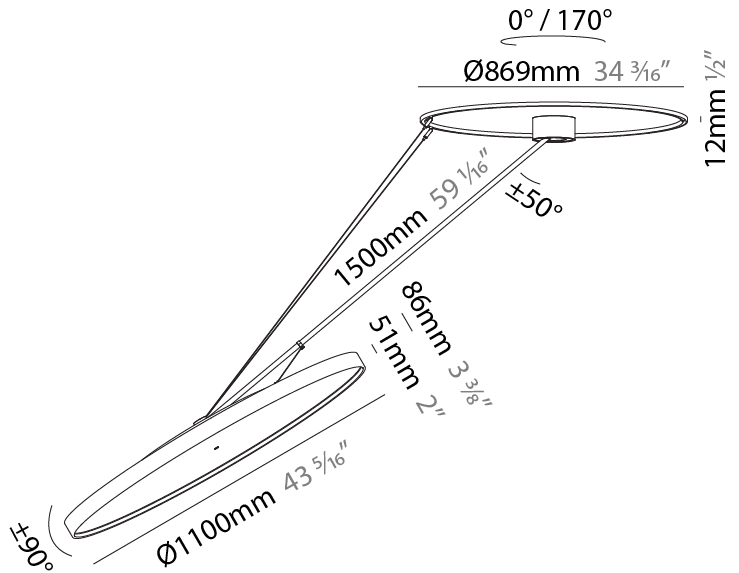

GENERAL

Series: Sign Diva Dancer
Subseries: Sign Diva Dancer Korona
Brand: Prolicht
Division: Architectural
Mounting Type: Suspension
Mounting Location: Ceiling
Subcategory: Pendant

PHYSICAL

Shape: Round
Diameter (mm): 1100
Diameter (in): 43 ⁵/₁₆
Height (mm): 1620
Height (in): 63 ³/₄
Light Distribution: Adjustable / Direct
Weight (kg): 15.5
Weight (lbs): 34.1
Diffuser: PMMA - Opal / Micro-Prism / Sparkling Secret / Vintage Industrial
Fixture Finish: SSR / BKV / CWI / CRY / HAB / UFT / ITA / RUA / FTG / MYG / LOD / PUS / FRO / FUP / KIA / POP / BLS / SPG / MEY / GOH / GUM / CHC / COM / ABZ / JAG / OBR / MOS / ROR
Fixture Material: Extruded Aluminum / Steel

ELECTRICAL

Lamp Type: LED (Zhaga Standard)
Input Wattage (W): 169.4
Total Output Wattage (W): 135
Dimming: Tri-Mode (Non-Dimming and Phase Dimming (120Vac only) and 0-10V Dimming)
Driver Included: Yes
Driver Location: Integrated
Driver Type: Constant Current - Universal
Driver Class: Class 2
Input Voltage (V): 120 - 277
Constant Current (MA): 600

LED

Color Temperature (°K): 2700 / 3000 / 4000
Max. Delivered Lumen (lm): 19520 / 19933 / 20340
CRI: >90 CRI
Lamp Life (hrs): 50000

OPTICAL

Adjustability: Rotational Canopy 170°; Tilting Canopy ±50°; Tilting Head ±90°

RATINGS AND CERTIFICATIONS

Certified By: Certified for North American Standards
IP rating: IP20